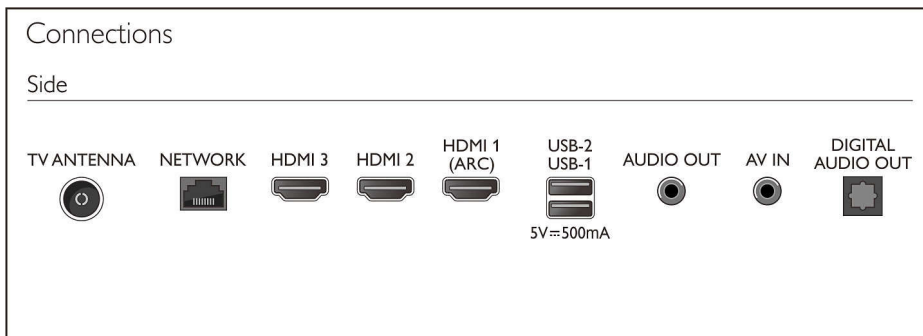

User Interaction

- Remote Control: Voice*

Sound

- Output power (RMS): 16W
- Speaker configuration: 10Wx2 speaker
- Codec: Dolby Atmos
- Sound Enhancement: Clear Sound

Connectivity

- Number of HDMI connections: 3
- EasyLink (HDMI-CEC)
- Number of USBs: 2
- Wireless connection: Bluetooth 5.1, Wi-Fi 802.11ac 2x2 Dual band
- Other connections: Antenna IEC75, Digital audio out (optical), Ethernet-LAN RJ-45, AV+R/L audio input (Mini), Audio Out (3.5mm)
- HDMI eARC: Yes on HDMI1
- HDCP Support

Supported HDMI video features

- HDR: Dolby Vision, HDR10, HLG

Power

- Mains power: AC 100 -240 V 50/60Hz
- Ambient temperature: 5 °C to 35 °C
- Standby power consumption: <0.5W
- Power Saving Features: Auto switch-off timer, Picture mute (for radio)

Accessories

- Included accessories: 2 x AAA Batteries, Power cord, Quick start guide, Legal and safety brochure, Table top stand, Remote Control, User Manual

Dimensions

- Set Width: 1226 mm
- Set Height: 720 mm
- Set Depth: 89 mm
- Product weight: 11 kg
- Set width (with stand): 1226 mm
- Set height (with stand): 762 mm
- Set depth (with stand): 302 mm
- Product weight (+stand): 12 kg
- Box width: 1321 mm
- Box height: 804 mm
- Box depth: 120 mm
- Weight incl. Packaging: 15 kg
- Wall mount dimensions: 300 x 300 mm