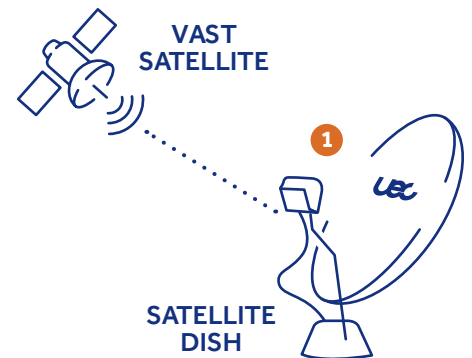

FEATURES

ELED 23.6 inch
Electronic Program Guide (EPG)

Full HD 1920 x 1080 Widescreen
Live Record from TV to USB

A-Grade Panel

SYSTEM

Built In Tuner : DVB-T/T2

Video System : PAL

Audio Output : 2 x 5 Watt Speaker

CONNECTIONS

TV Tuner In : x1
HDMI : x2, 1 with ARC Support
Co-Axial Out : x1

AV Out : x1 (CVBS Out, Line L Out, Line R Out)
3.5mm Earphone Jack : x1

USB : x2
Mini AV In : x1

POWER

Power Supply : 12VDC (9Volt - 32Volt)
Surge Voltage Protection

Operating Consumption : <32 Watt
Standby Consumption : <0.5Watt

ACCESSORIES

Remote control unit
Desktop stand User guide

HDMI adapter plugs x2
12 Volt DC auxiliary cable/plug

UEC's Full Product solution

Whether you're **at home or on the road**, UEC's full product solution has you covered. Enjoy your shows wherever you are. To give you Service Satisfaction, complete your VAST™ System with **UEC** Products.